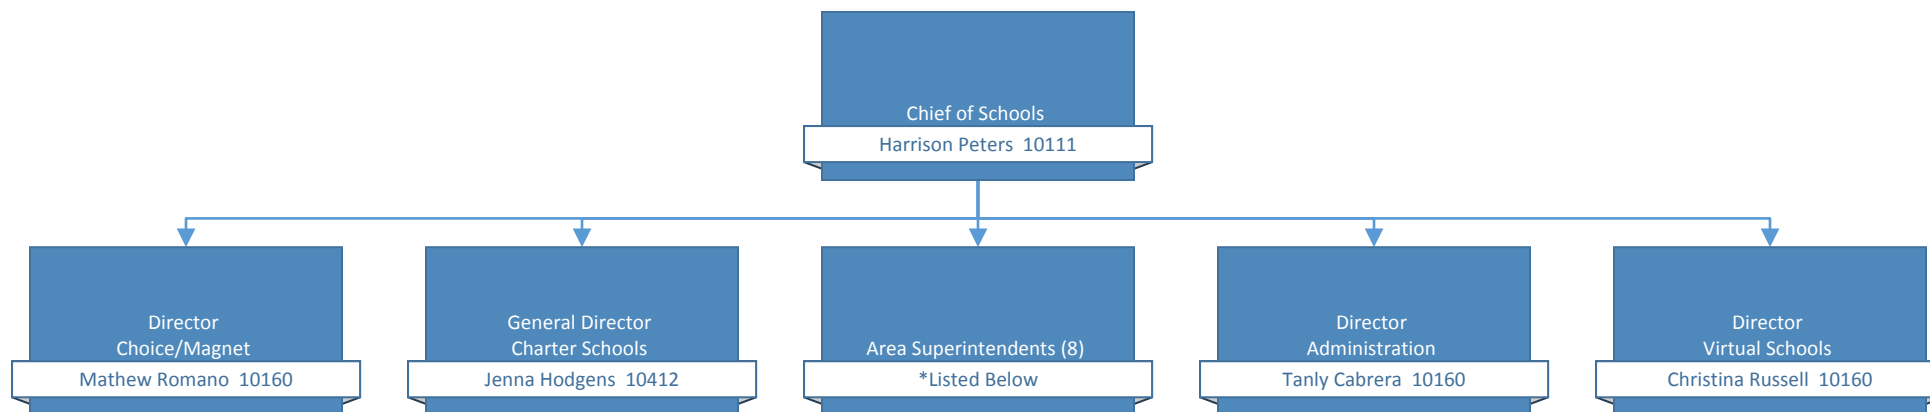

Chief of Schools Administrative Organizational Chart

*Area Superintendents (8)

Lisa Yost-Area 1
 Marcos Murillo-Area 2
 Anna Brown-Area 3
 Donell Underdue-Area 4
 Michelle Fitzgerald-Area 5
 Sharon Morris-Area 6
 Owen Young-Area 7
 Shaylia McRae-Area 8