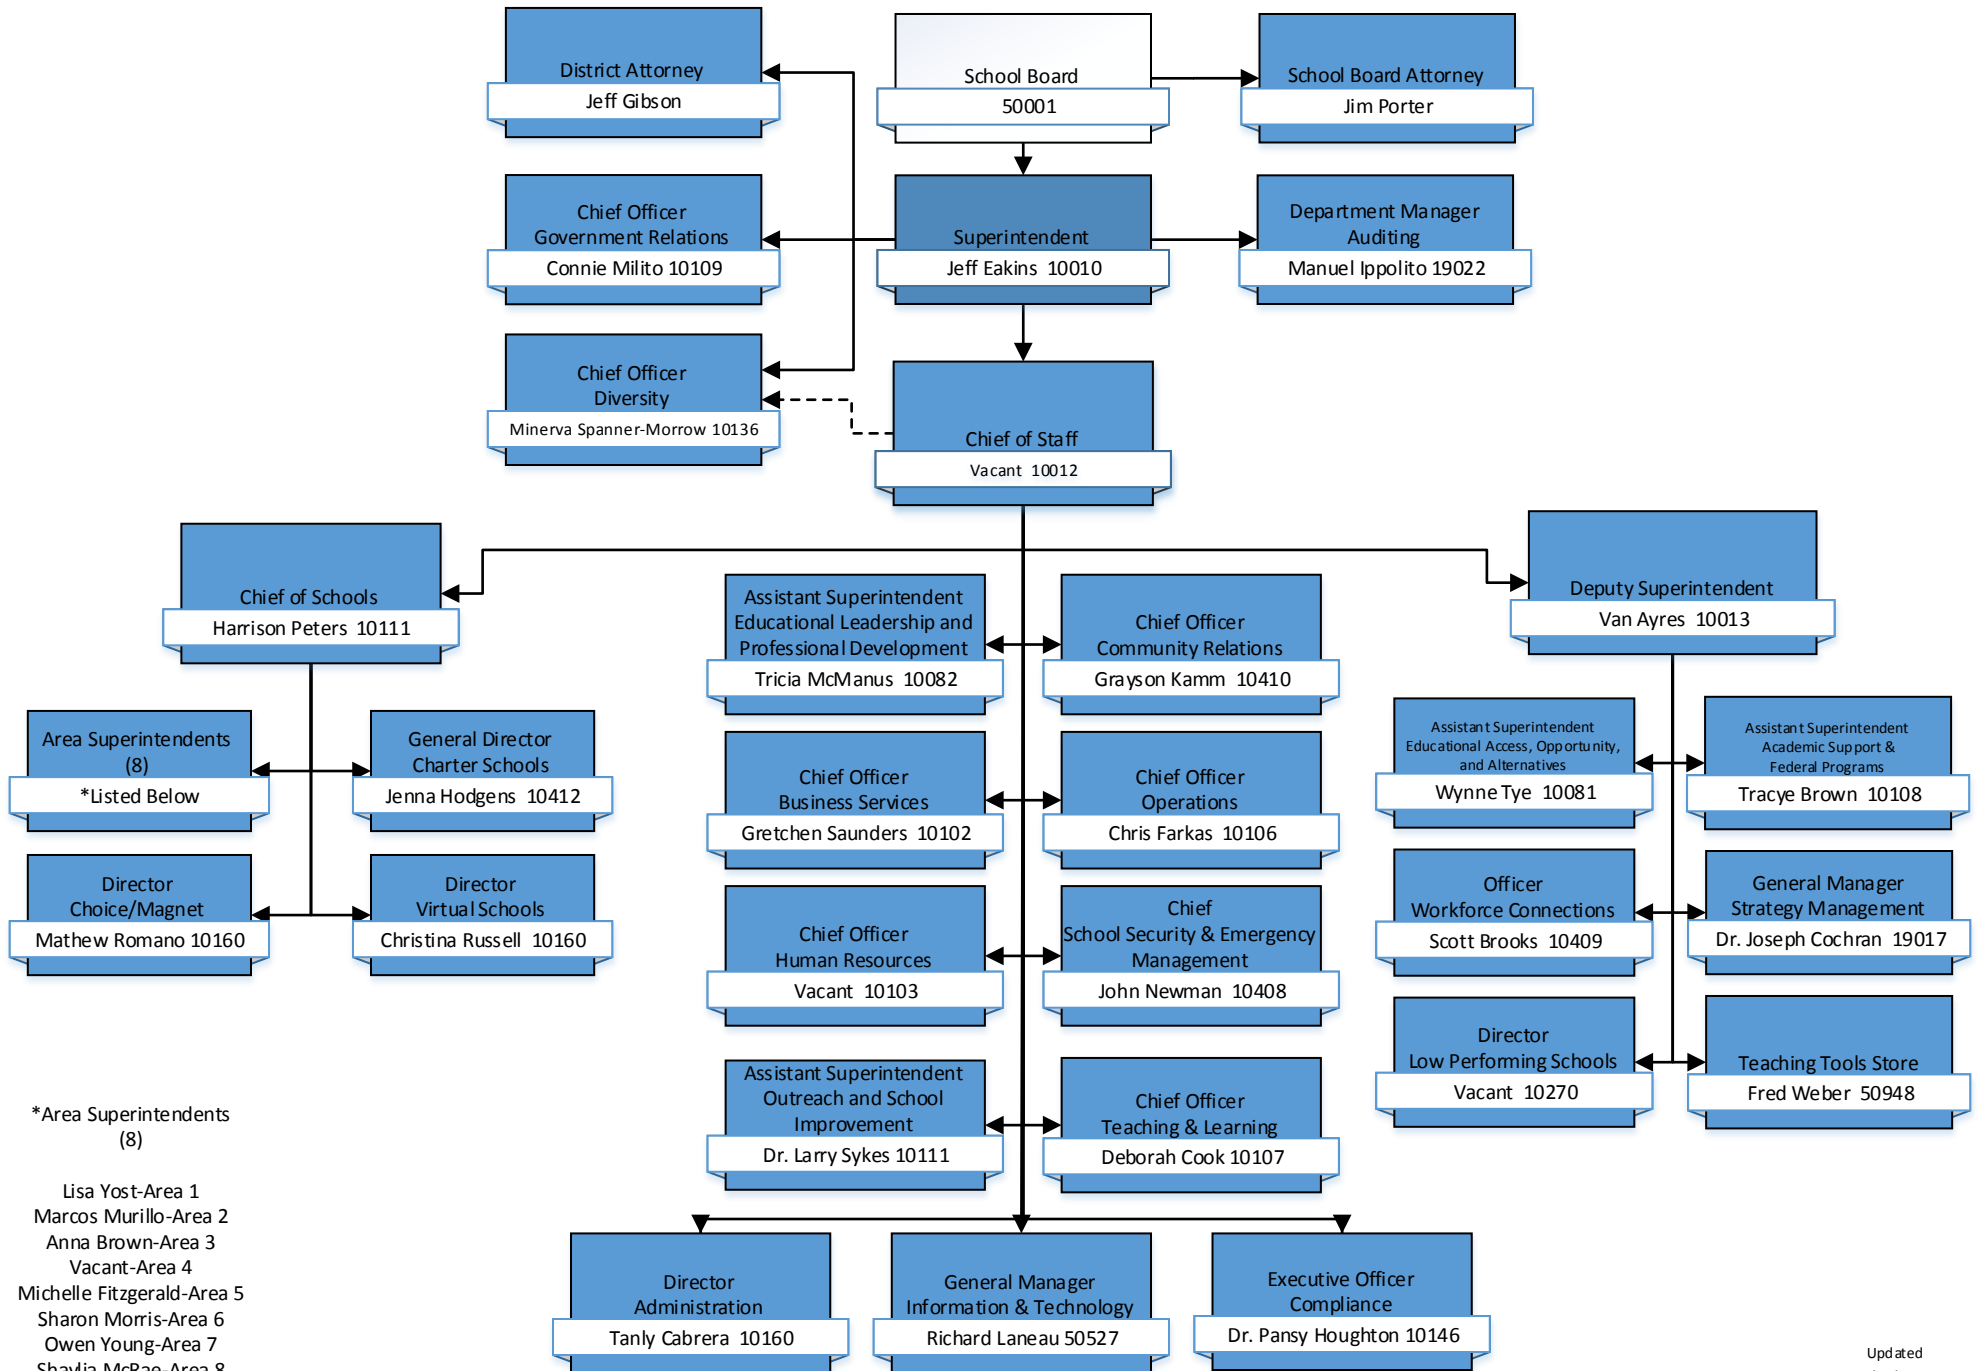

Hillsborough County Public Schools Superintendent

Administrative Organization Chart

*Area Superintendents
(8)

- Lisa Yost-Area 1
- Marcos Murillo-Area 2
- Anna Brown-Area 3
- Vacant-Area 4
- Michelle Fitzgerald-Area 5
- Sharon Morris-Area 6
- Owen Young-Area 7
- Shaylia McRae-Area 8