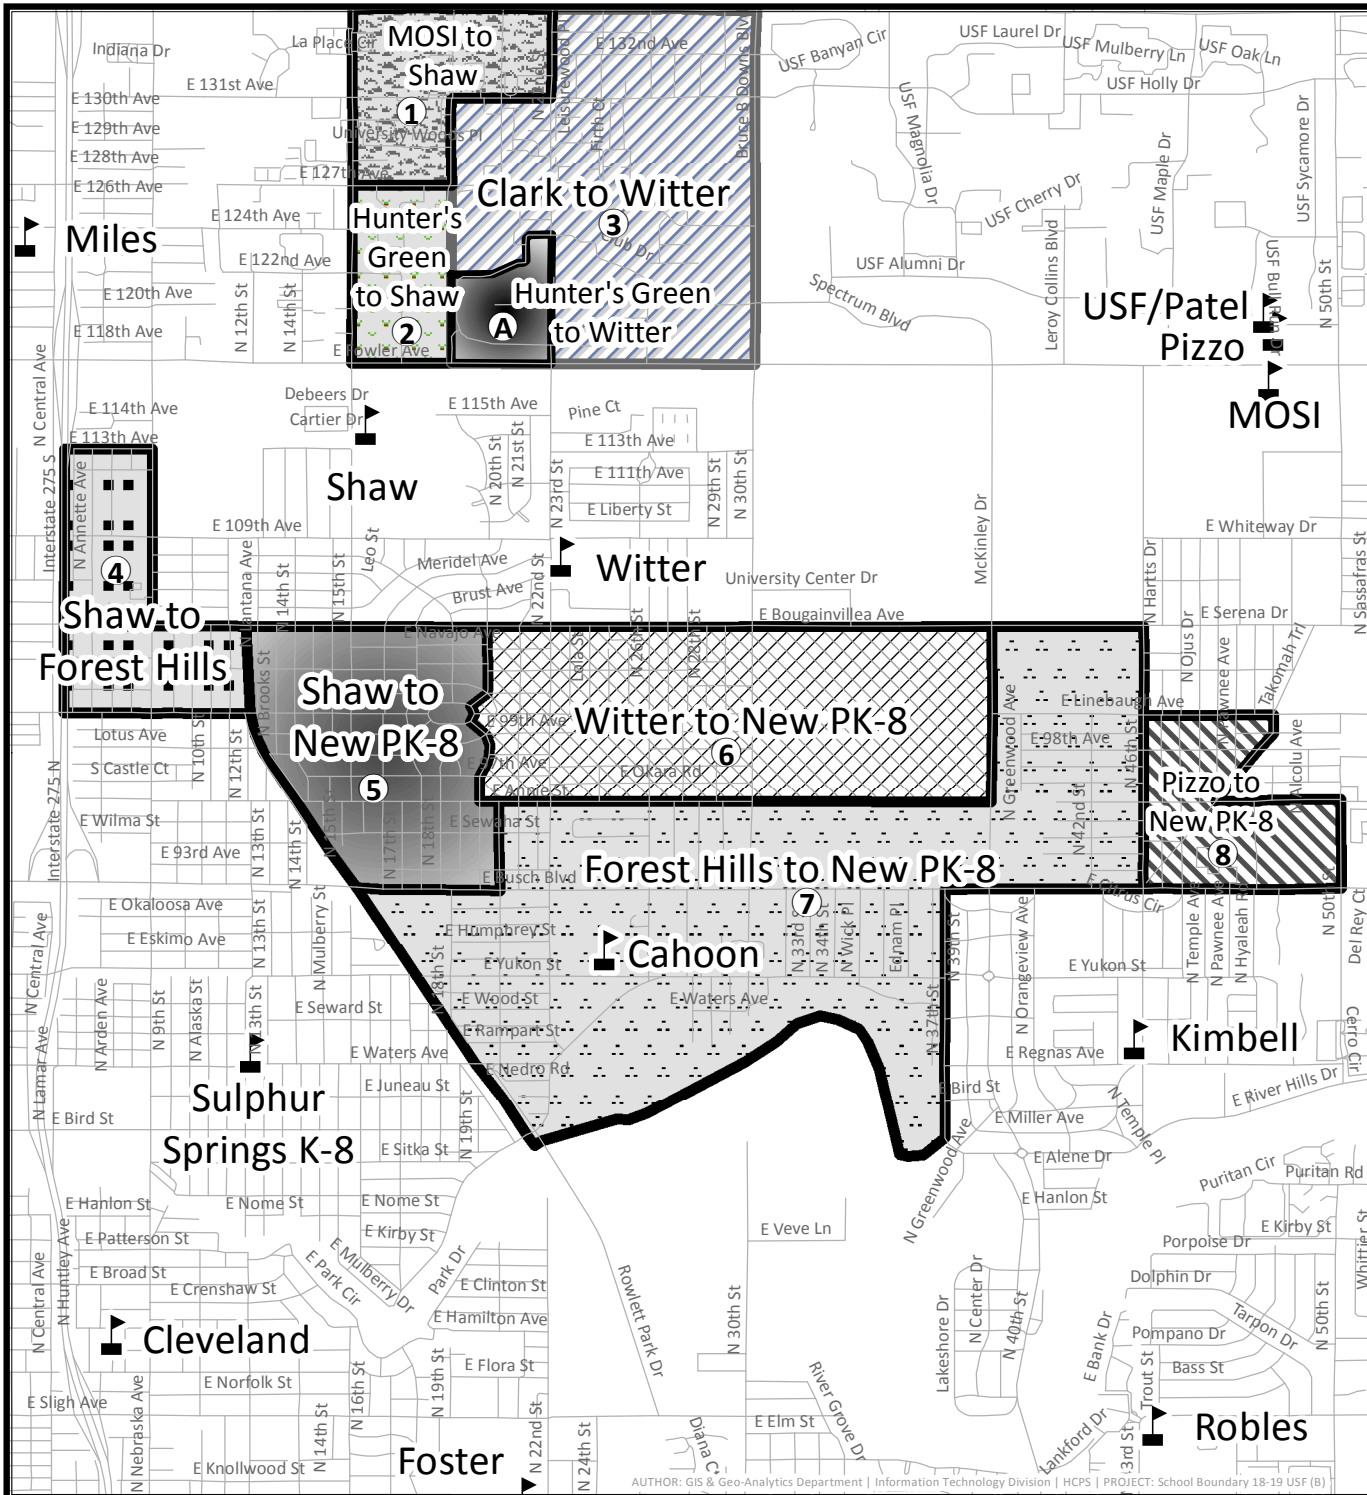

2018-2019 Proposed Elementary North Tampa (B) Boundary Adjustment

Reference Information

- School Locations
- Local Street Network
- 1 MOSI to Shaw
- 2 Hunter's Green to Shaw
- 3 Clark to Witter
- 4 Shaw to Forest Hills
- 5 Shaw to New PK-8
- 6 Witter to New PK-8
- 7 Forest Hills to New PK-8
- 8 Pizzo to New PK-8
- A Revised Hunter's Green to Witter